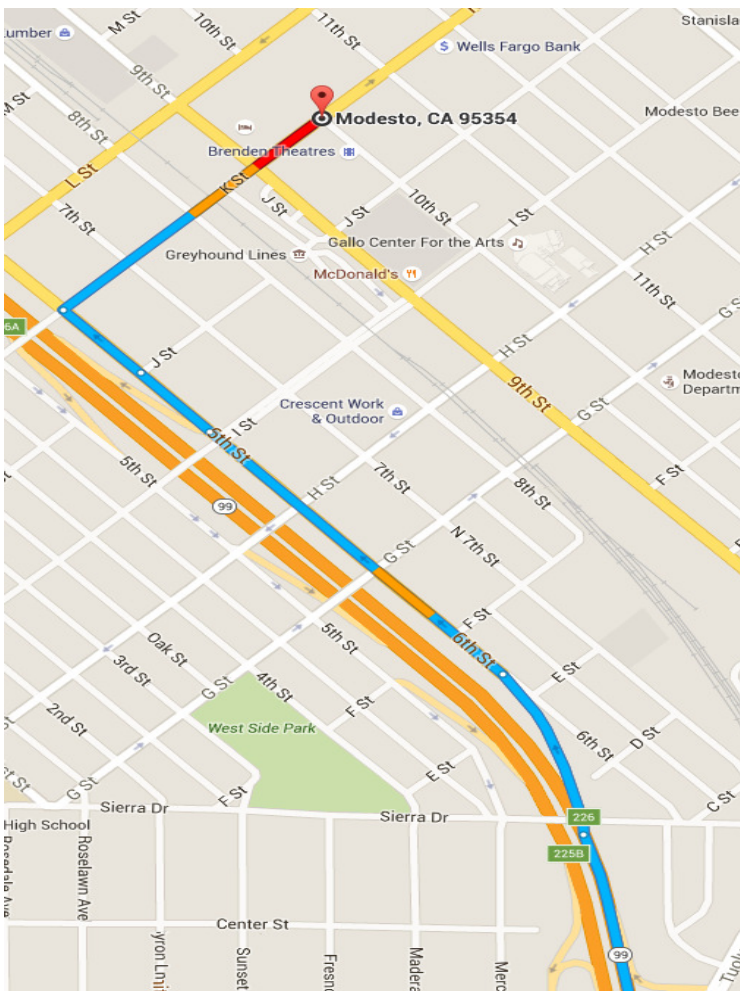

South Bound CA-99

Get on CA-99 S

Follow CA-99 S to 5th St in Modesto. Take exit 226A from CA-99 S

Take 6th St to K St

North Bound CA-99

Get on CA-99 N

Follow CA-99 N to 6th St in Modesto. Take exit 226 from CA-99 N

Follow 6th St to K St.