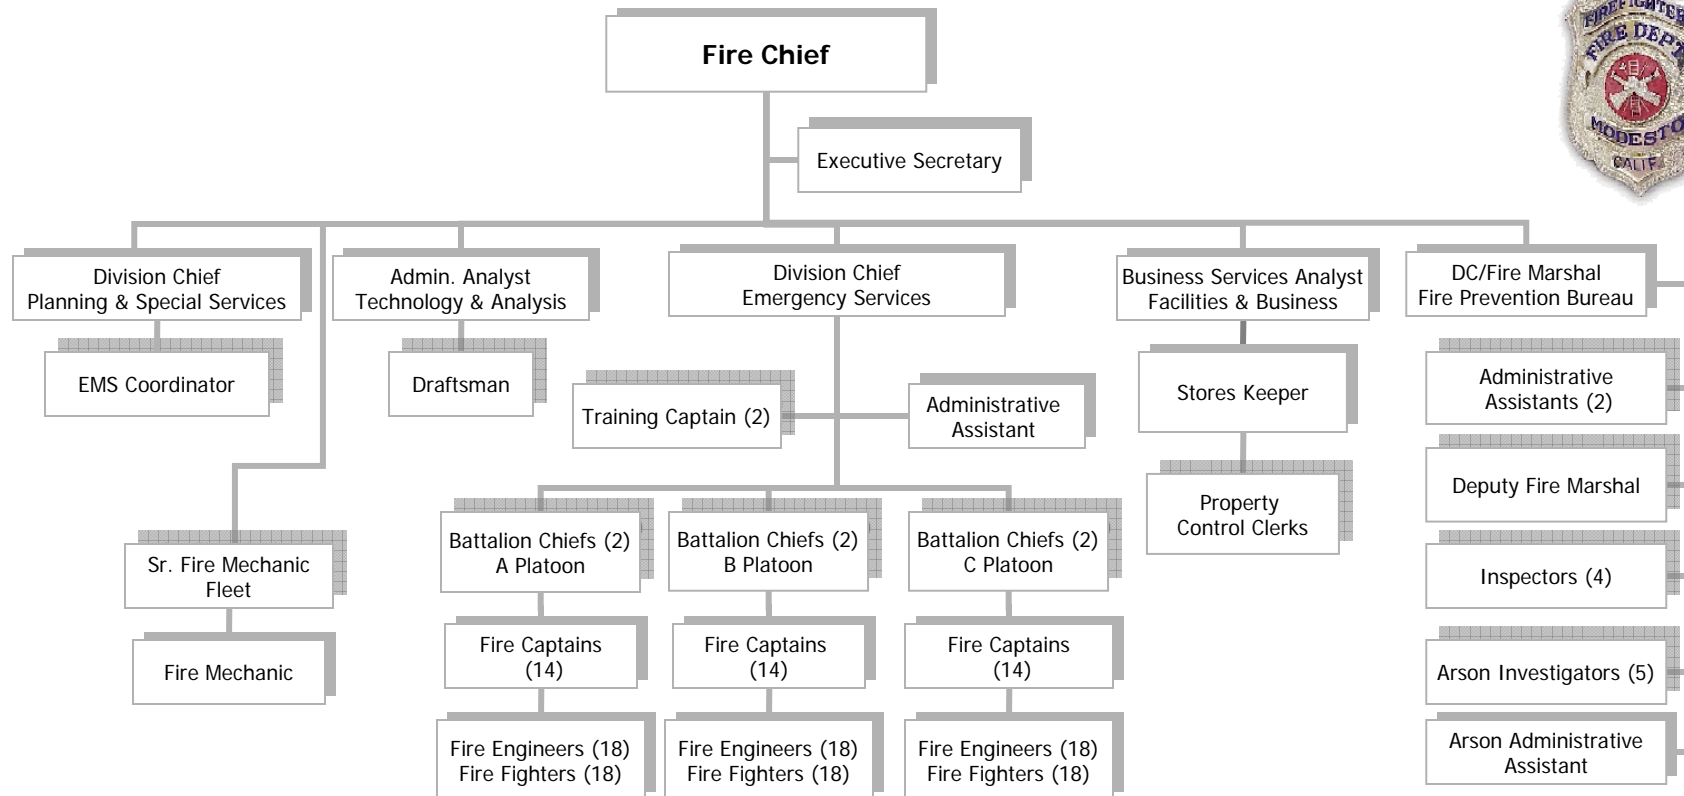

Modesto Fire Department

Total FTE = 188
Sworn FTE = 175