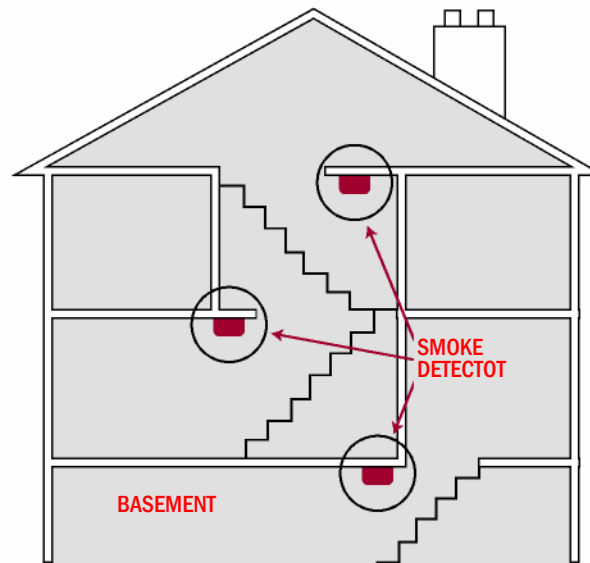

How to Escape a Fire:

- ✓ Help those who need you
- ✓ Plan an escape route and practice escaping the house
- ✓ Have a designated place outside of the home where all the members of your family can meet.

City of Modesto

FOR EMERGENCIES: CALL 9-1-1

FIRE—POLICE—MEDICAL

Modesto Fire Department

**A SMOKE
DETECTOR CAN
SAVE YOUR
LIFE!**

**Modesto Fire Department
600 Eleventh St.
Modesto, CA 95354**

Tel: 209 572-9590

"We Care"

Smoke Detectors:

- ✓ Give you the time you need to escape a fire

FOR EMERGENCIES: CALL 9-1-1

FIRE—POLICE—MEDICAL

The Best Place to Put Them:

- ✓ At the entrance of each room or in the hall area
- ✓ On each floor

SINGLE LEVEL

MULTI-LEVEL

How to Care for Them:

- ✓ Test them once a month
- ✓ Change the batteries once a year or when it begins to beep