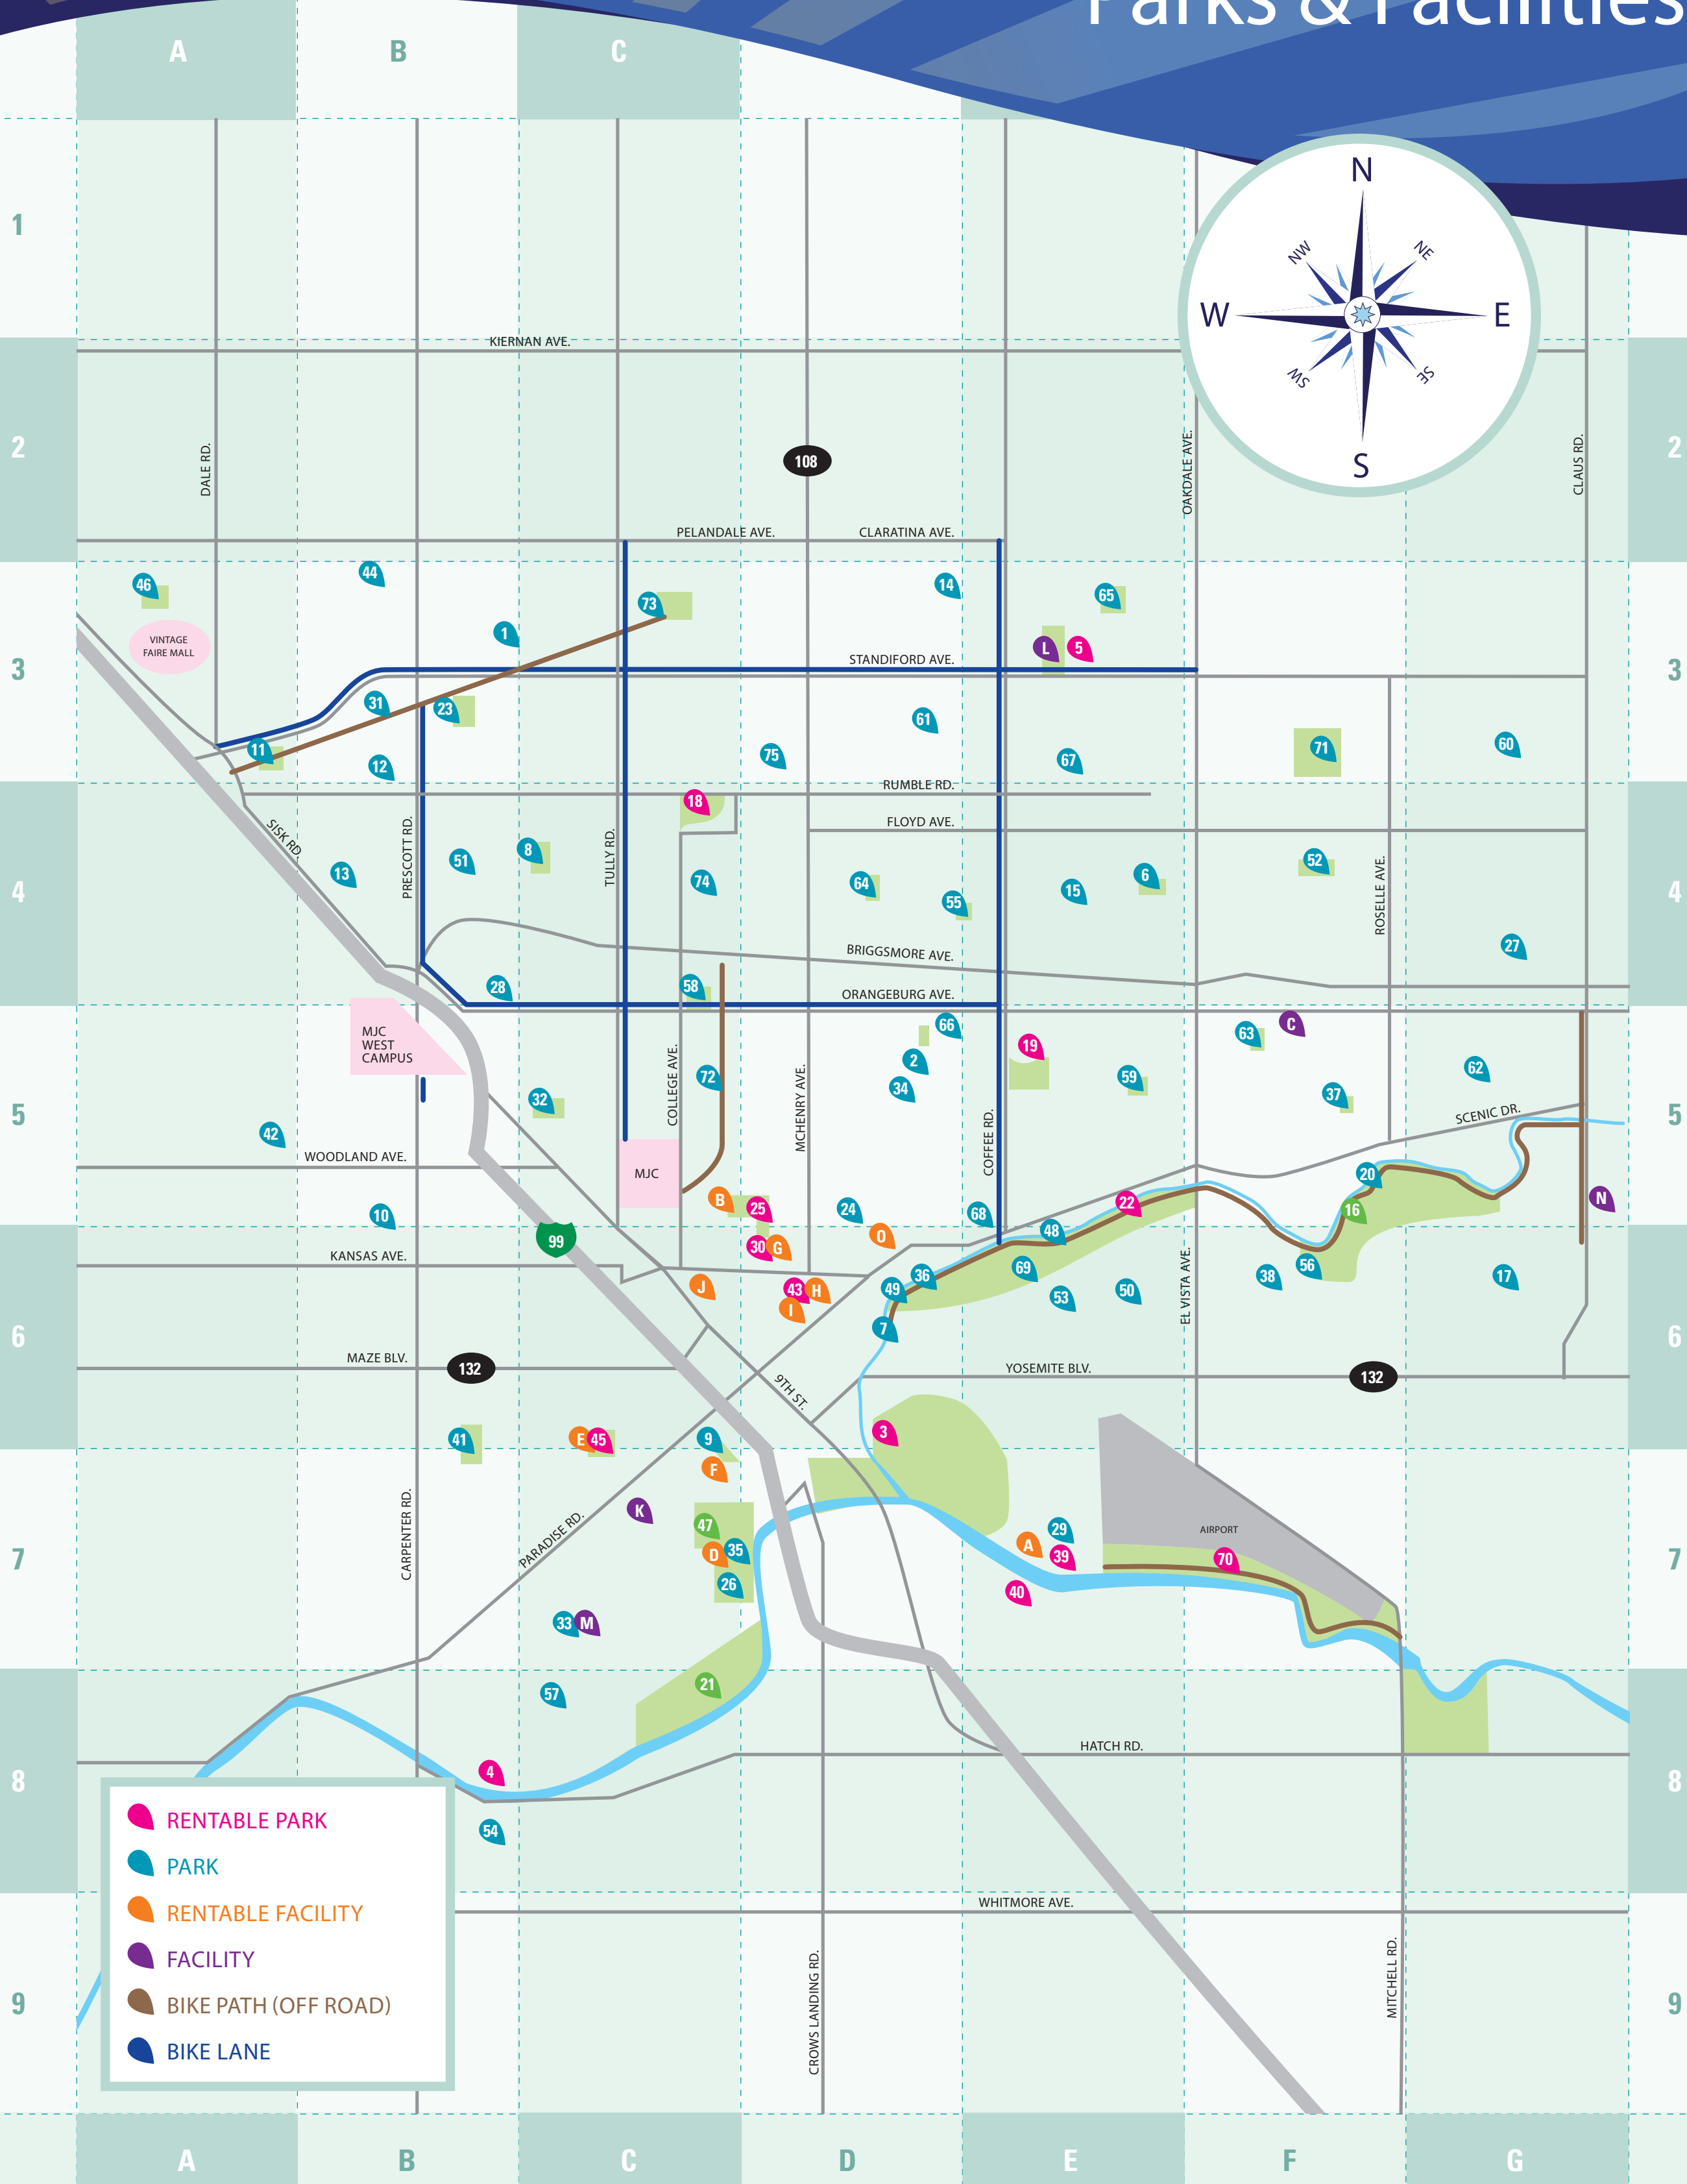

City of Modesto Parks & Facilities

- RENTABLE PARK
- PARK
- RENTABLE FACILITY
- FACILITY
- BIKE PATH (OFF ROAD)
- BIKE LANE