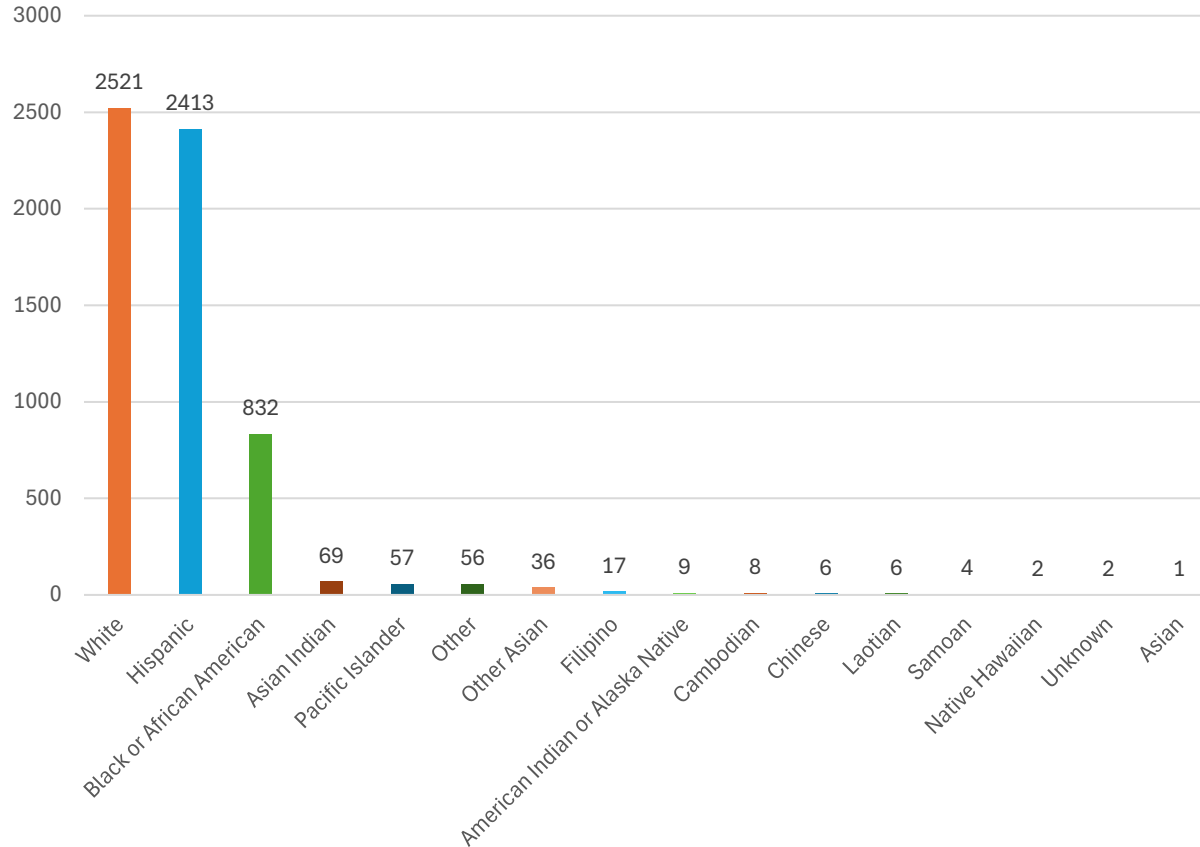

Top Juvenile Citation Offenses

Hispanic Juveniles		White Juveniles		Black Juveniles	
12500 VC Driving with no license	65	12500 VC Driving with no license	9	242 PC Battery	10
242 PC Battery	21	242 PC Battery	8	487 PC Grand Theft	2
148 PC Obstruction	10	148 PC Obstruction	5	18715a2 PC Possession of Explosive Device in Public Place	2
484a PC Petty Theft	5				
459.5 PC Shoplifting	5				

CITY OF
MODESTO
CALIFORNIA

ADULT ARRESTS

2023 ADULT ARRESTS BY RACE

RACE	TOTAL	%
WHITE	2521	41.75%
HISPANIC	2413	39.96%
BLACK OR AFRICAN AMERICAN	832	13.78%
ASIAN INDIAN	69	1.14%
PACIFIC ISLANDER	57	0.94%
OTHER	56	0.93%
OTHER ASIAN	36	0.60%
FILIPINO	17	0.28%
AMERICAN INDIAN OR ALASKA NATIVE	9	0.15%
CAMBODIAN	8	0.13%
CHINESE	6	0.10%
LAOTIAN	6	0.10%
SAMOAN	4	0.07%
NATIVE HAWAIIAN	2	0.03%
UNKNOWN	2	0.03%
ASIAN	1	0.02%
GRAND TOTAL	6039	

2023 ADULT ARRESTS BY RACE

2023 ADULT ARRESTS METHOD OF CALL RECEIVED

RACE	DISPATCHED	%	SELF INITIATED	%	TOTAL
Native Hawaiian	2	100%	0	0%	2
Unknown	2	100%	0	0%	2
Asian	1	100%	0	0%	1
American Indian or Alaskan Native	8	88.89%	1	11.11%	9
Other Asian	28	77.78%	8	22.22%	36
Chinese	4	66.67%	2	33.33%	6
Laotian	4	66.67%	2	33.33%	6
Asian Indian	44	63.77%	25	36.23%	69
Filipino	11	64.71%	6	35.29%	17
Hispanic	1495	61.96%	918	38.04%	2413
Black or African American	515	61.90%	317	38.10%	918
Other	34	60.71%	22	39.29%	56
White	1427	56.60%	1094	43.40%	2521
Pacific Islander	32	56.14%	25	43.86%	57
Cambodian	4	50.00%	4	50.50%	8
Samoan	1	25.00%	3	75.00%	4
GRAND TOTAL	3612	59.81%	2427	40.19%	6039

2023 CRIME VICTIM DEMOGRAPHICS

RACE	TOTAL	%
WHITE	6518	42.20%
HISPANIC	5774	37.38%
BLACK OR AFRICAN AMERICAN	1163	7.53%
OTHER	920	5.96%
OTHER ASIAN	247	1.60%
ASIAN INDIAN	197	1.28%
AMERICAN INDIAN OR ALASKA NATIVE	139	0.90%
PACIFIC ISLANDER	86	0.56%
SAMOAN	83	0.545%
NATIVE HAWAIIAN	79	0.51%
FILIPINO	65	0.42%
ASIAN	63	0.41%
CAMBODIAN	43	0.28%
CHINESE	36	0.23%
LAOTIAN	10	0.06%
GUAMANIAN	8	0.05%
VIETNAMESE	7	0.05%
JAPANESE	6	0.04%
KOREAN	1	0.01%
GRAND TOTAL	15445	