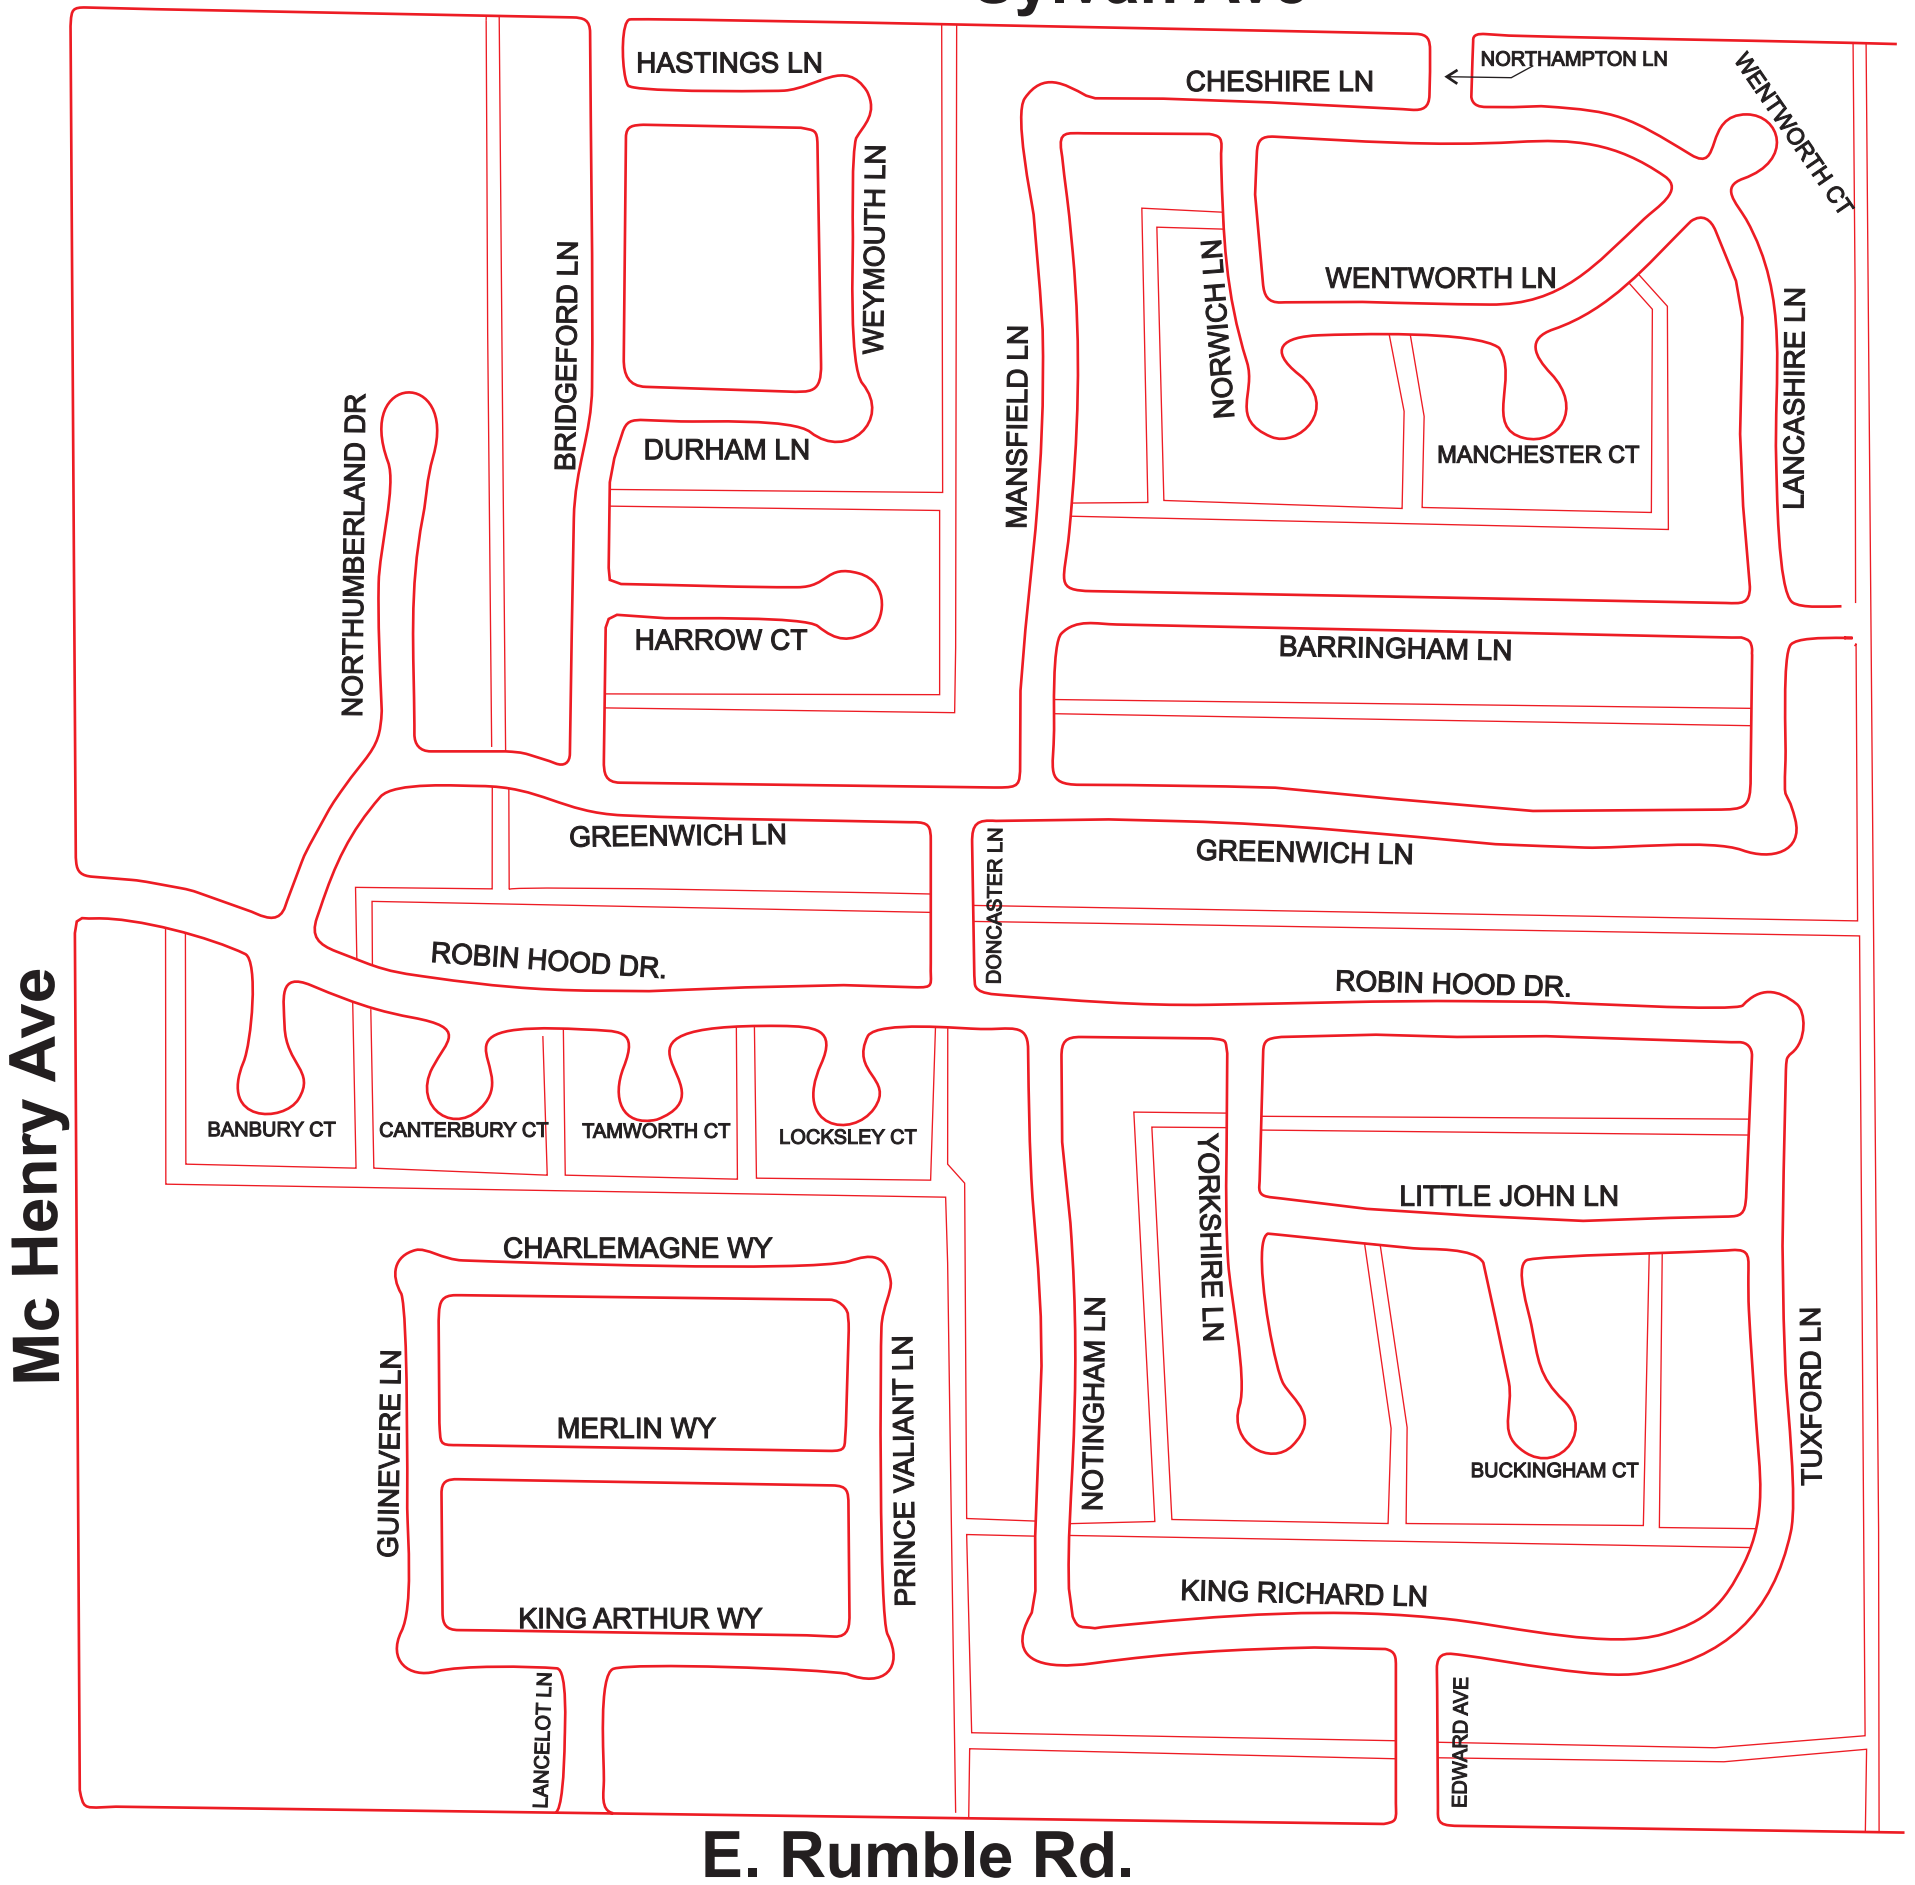

2019 ROBIN HOOD AREA SLURRY SEAL PROJECT

Sylvan Ave

E. Rumble Rd.