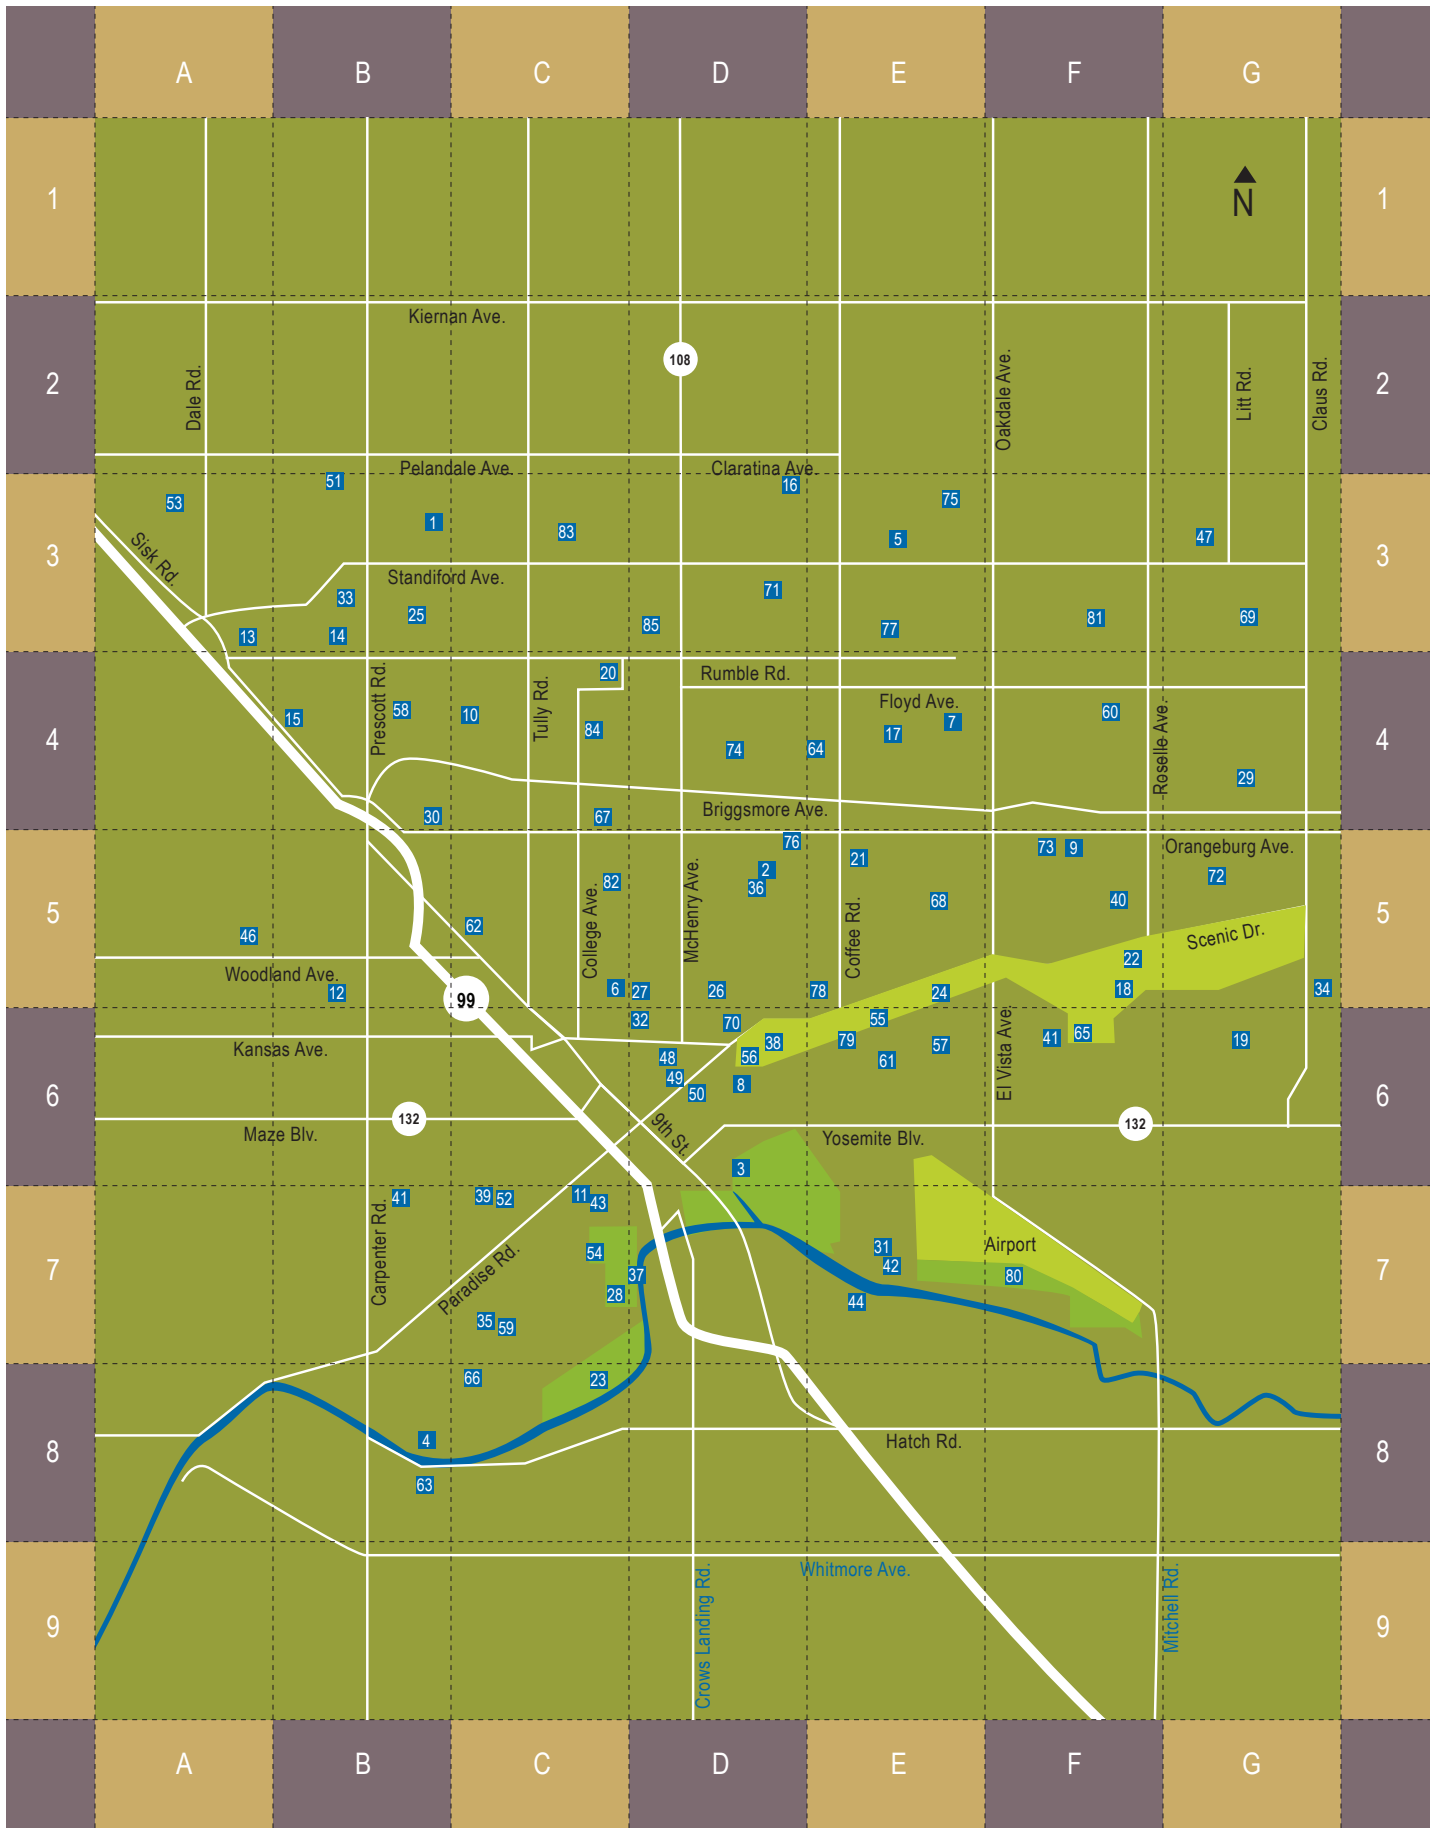

REGISTRATION

CLASSES

ACTIVE OLDER
ADULTS

FREE
PROGRAMS

SPECIAL
EVENTS

FACILITIES

PARKS AND FACILITIES

1. Aqueduct Park: 3725 Carver Road	3B	44. Mancini Park: 1204 River Road	7E
2. Ashby Park: 609 Ashby Avenue	5D	45. Mark Twain Park: 1201 California Avenue	7B
3. Beard Brook Park: 400 S. Morton Boulevard	6D	46. Martone Tot Lot: 2649 Kidd Avenue	5A
4. Bellenita Park: 1920 John Street	8B	47. Mary Grogan Community Park 3601 Litt Road	3G
5. Beyer Community Park: 3700 Beyer Park Drive	3E	48. McClatchy Square: I Street & 15th Street	6D
6. Boy Scout Club House: 400 Enslin Avenue	5C	49. McHenry Mansion 924 15th Street	6D
7. Brewers Rose Park: 2925 Wolcott Way	4E	50. McHenry Museum 1402 I Street	6D
8. Brookway Park: 301 Brook Way	6D	51. McKinney Colony Park: 2245 Snyder Avenue	3B
9. Susan Burris Pool/Sonoma School: 1325 Sonoma Avenue	5F	52. Mellis Park: 601 S. Martin Luther King Drive	7C
10. Catherine Everett Park: 1548 Mt. Vernon Drive	4C	53. Mildred Perkins Park: 3212 Snyder Avenue	3A
11. César E. Chávez Park: 619 Sierra Drive	7C	54. Modesto Municipal Golf Course: 400 Tuolumne Boulevard	7C
12. Charles M. Sharp Park: 1900 Torrid Avenue	5B	55. Monterosso Park: 1340 Scenic Drive	6E
13. Chrysler 99 Park: 3020 Hahn Drive	3A	56. Moose Park: 512 N. Morton Boulevard	6D
14. Chrysler Park: 2721 Park Place	3B	57. Moran Estates Park: 2101 Encina Avenue	6E
15. City Gate Childrens Park: Crommelin Avenue & Budd Street	4B	58. Muncy Park: 2501 Janna Avenue	4B
16. Coffee Claratina Park: 4400 Highlights Way	3D	59. Neighborhood Center at Marshall Park: 420 Chicago Avenue	7C
17. Coleman F. Brown Park: 1601 Celeste Drive	4E	60. Orchard Park: 2200 Lincoln Oak Drive	4F
18. Creekside Golf Course: 701 Lincoln Avenue	5F	61. Pierre Park: 1501 Encina Avenue	6E
19. Creekwood Park: 521 Creekwood Drive	6G	62. J.M. Pike Park: 1601 Princeton Avenue	5C
20. Davis Community Park: 2701 College Avenue	4C	63. Rancho Encantado Park: El Sereno Street	8B
21. Downey Community Park: 1200 Brighton Avenue	5E	64. Revard Park: 1920 Gordon Avenue	4E
22. Dry Creek Regional Park: 2001 Edgebrook Drive	5F	65. Riverside Park: 420 N. Riverside Drive	6F
23. Dryden Park Golf Course: 920 S. Sunset Avenue	8C	66. Robertson Road Park: 1001 Hammond Street	8C
24. East La Loma Park: 2001 Edgebrook Drive	5E	67. Roosevelt Park: 801 W. Orangeburg Avenue	4C
25. Eisenhut Park: 1901 Sheldon Drive	3B	68. Rose Avenue Park: 1905 Wylie Drive	5E
26. Elk Park: 601 Morris Avenue	5D	69. Sanders Park: Kodiak Drive & Litt Road	3G
27. Enslin Park: 501 Stoddard Avenue	5D	70. Senior Citizens Center: 211 Bodem Street	6D
28. Fairway Park: 625 Rouse Avenue	7C	71. Sherwood Park: 3201 Claremont Avenue	3D
29. Freedom Park: 2100 Maid Mariane Lane	4G	72. Sipherd Park: 1200 Lillian Drive	5G
30. Garrison Park: 1733 Teresa Street	4B	73. Sonoma Park: 1316 Mc Guire Drive	5F
31. George Rogers Park: 1650 Hillside Drive	7E	74. Standiford Park: 401 Tokay Avenue	4D
32. Graceada Park & Mancini Bowl: 401 Needham Street	6D	75. Stockard Coffee Park: 1800 Mable Avenue	3E
33. Hetch Hetchy Trail	3B	76. Sutter Park: 801 E. Orangeburg Avenue	5D
34. Johansen High School Pool: 641 Norseman Drive	5G	77. Sylvan Park: 2801 Niabell Place	3E
35. James Marshall Park: 440 Sutter Avenue	7C	78. Thomas B. Scott Park: 800 E. Morris Avenue	5E
36. John Muir Park: 816 High Street	5D	79. Thousand Oaks Park: 1201 Edgebrook Drive	6E
37. John Thurman Ball Park: 601 Neece Drive	7D	80. Tuolumne River Regional Park: 1200 Tioga Drive	7F
38. Kewin Park: 401 Buena Vista	6D	81. Ustach Park: 2700 Hillglen Avenue	3F
39. King-Kennedy Memorial Center: 601 S.Martin Luther King Drive	7C	82. Virginia Corridor Trailway	5C
40. Lakewood Park: 1000 Eastridge Drive	5F	83. Wesson Ranch Park: 1001 Union Avenue	3C
41. Lateral No. 2 Park: Encina Avenue & Trask Lane	6F	84. Whitmore Park: 1013 Bowen Avenue	4C
42. Legion Park: 1600 Legion Park Drive	7E	85. Woodrow Park: 3101 Sherwood Avenue	3D
43. Maddux Youth Center: 615 Sierra Drive	7C		