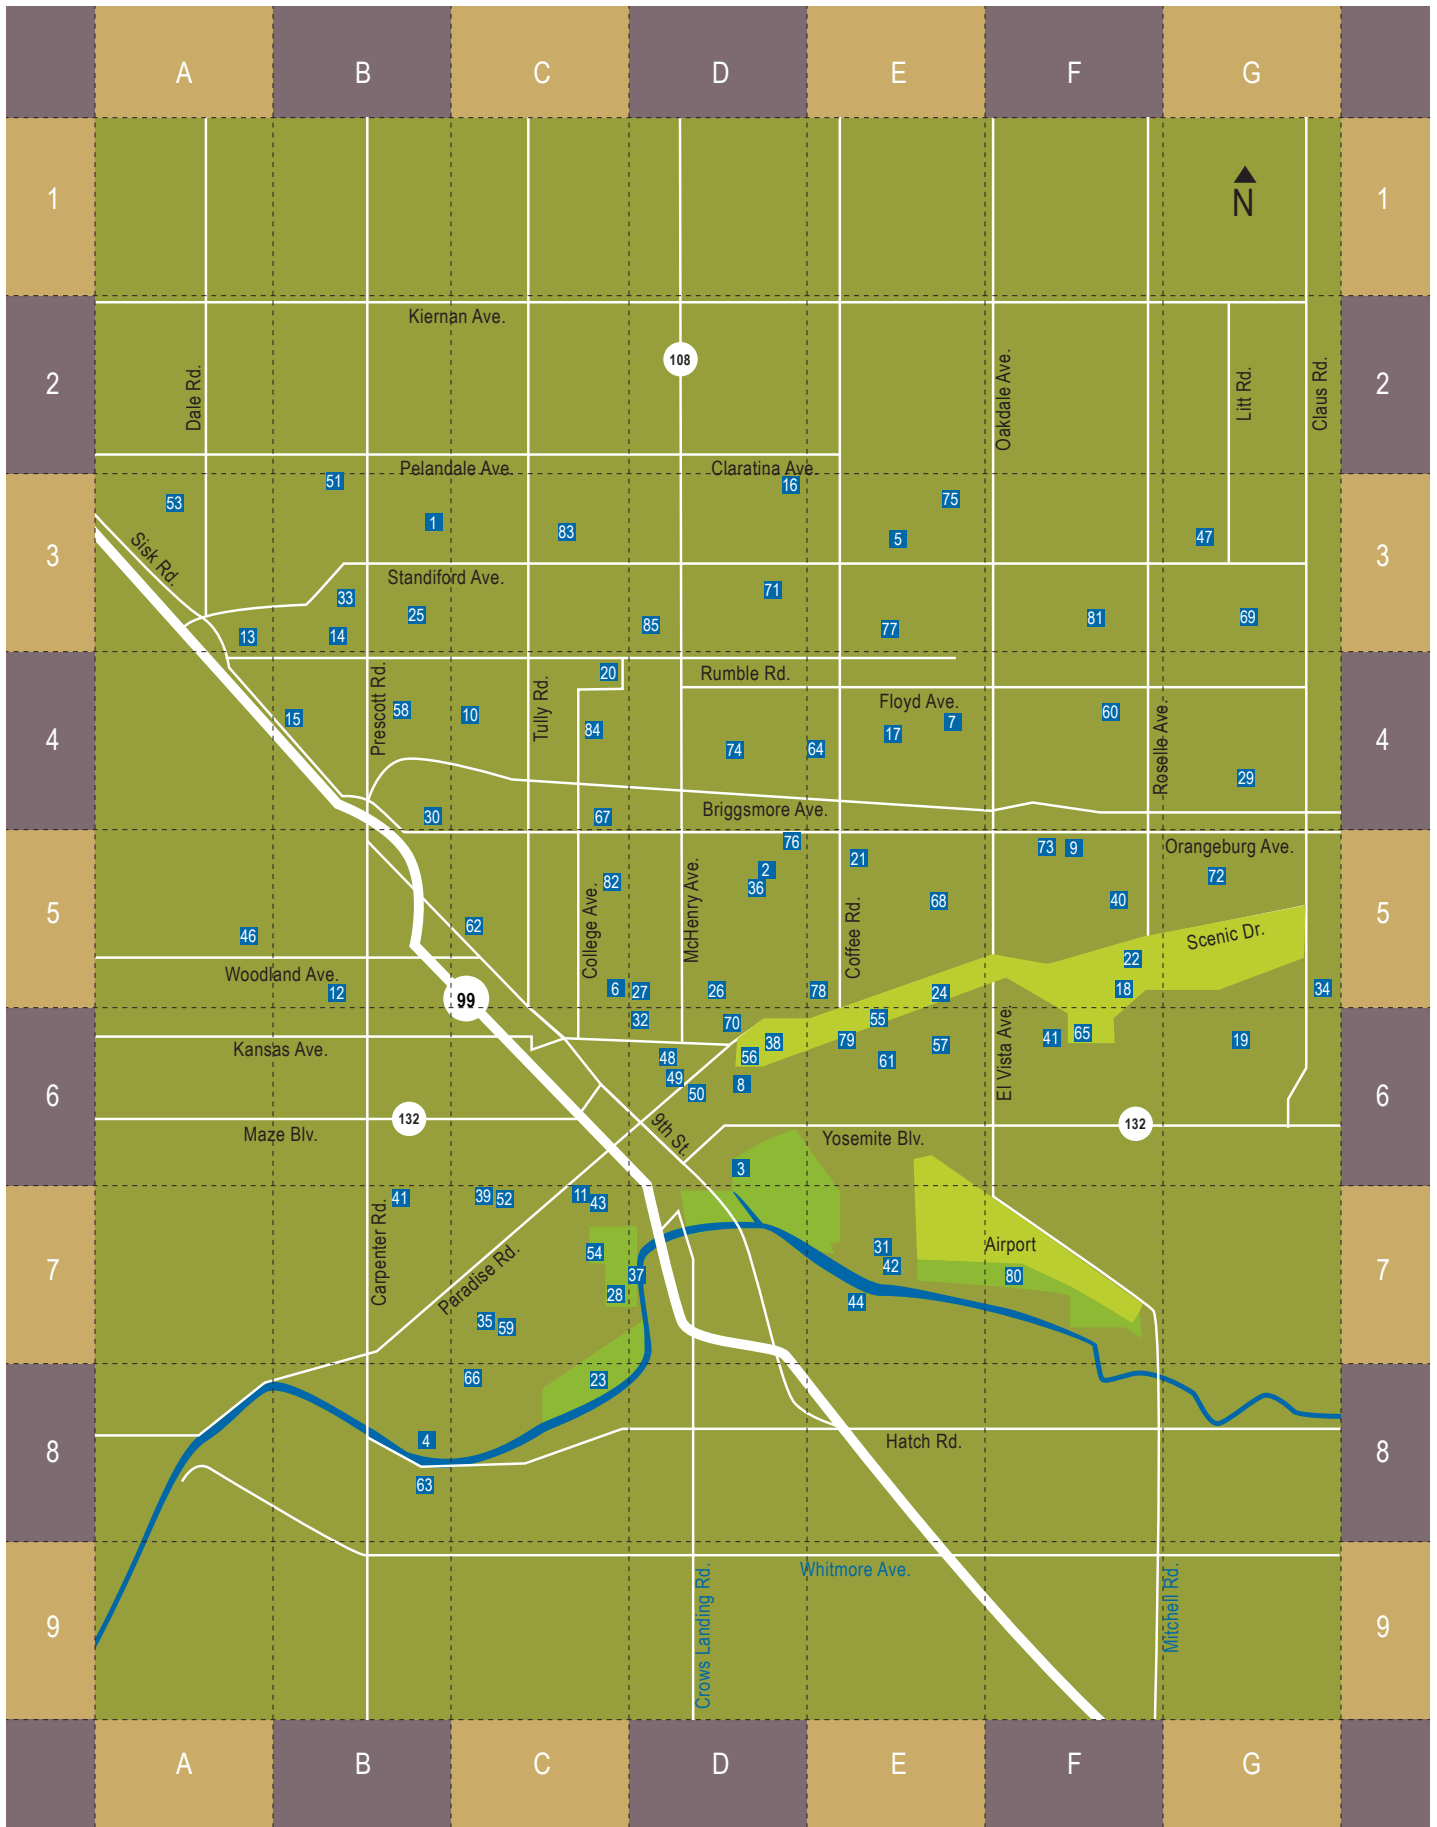

REGISTRATION

CLASSES

ACTIVE OLDER ADULTS

FREE PROGRAMS

SPECIAL EVENTS

FACILITIES

PARKS AND FACILITIES

1. Aqueduct Park: 3725 Carver Road	3B	44. Mancini Park: 1204 River Road	7E
2. Ashby Park: 609 Ashby Avenue	5D	45. Mark Twain Park: 1201 California Avenue	7B
3. Beard Brook Park: 400 S. Morton Boulevard	6D	46. Martone Tot Lot: 2649 Kidd Avenue	5A
4. Bellenita Park: 1920 John Street	8B	47. Mary Grogan Community Park 3601 Litt Road	3G
5. Beyer Community Park: 3700 Beyer Park Drive	3E	48. McClatchy Square: I Street & 15th Street	6D
6. Boy Scout Club House: 400 Enslin Ave	5C	49. McHenry Mansion 924 15th Street	6D
7. Brewers Rose Park: 2925 Wolcott Way	4E	50. McHenry Museum 1402 14th Street	6D
8. Brookway Park: 301 Brook Way	6D	51. McKinney Colony Park: 2245 Snyder Avenue	3B
9. Susan Burris Pool/Sonoma School: 1325 Sonoma Ave	5F	52. Mellis Park: 601 S. Martin Luther King Drive	7C
10. Catherine Everett Park: 1548 Mt. Vernon Drive	4C	53. Mildred Perkins Park: 3212 Snyder Avenue	3A
11. César E. Chávez Park: 619 Sierra Drive	7C	54. Modesto Municipal Golf Course: 400 Tuolumne Boulevard	7C
12. Charles M. Sharp Park: 1900 Torrid Avenue	5B	55. Monterosso Park: 1340 Scenic Drive	6E
13. Chrysler 99 Park: 3020 Hahn Drive	3A	56. Moose Park: 512 N. Morton Boulevard	6D
14. Chrysler Park: 2721 Park Place	3B	57. Moran Estates Park: 2101 Encina Avenue	6E
15. City Gate Childrens Park: Crommelin Avenue & Budd Street	4B	58. Muncy Park: 2501 Janna Avenue	4B
16. Coffee Claratina Park: 4400 Highlights Way	3D	59. Neighborhood Center at Marshall Park: 420 Chicago Avenue	7C
17. Coleman F. Brown Park: 1601 Celeste Drive	4E	60. Orchard Park: 2200 Lincoln Oak Drive	4F
18. Creekside Golf Course: 701 Lincoln Avenue	5F	61. Pierre Park: 1501 Encina Avenue	6E
19. Creekwood Park: 521 Creekwood Drive	6G	62. J.M. Pike Park: 1601 Princeton Avenue	5C
20. Davis Community Park: 2701 College Avenue	4C	63. Rancho Encantado Park: El Sereno Street	8B
21. Downey Community Park: 1200 Brighton Avenue	5E	64. Revard Park: 1920 Gordon Avenue	4E
22. Dry Creek Regional Park: 2001 Edgebrook Drive	5F	65. Riverside Park: 420 N. Riverside Drive	6F
23. Dryden Park Golf Course: 920 S. Sunset Avenue	8C	66. Robertson Road Park: 1001 Hannond Street	8C
24. East La Loma Park: 2001 Edgebrook Drive	5E	67. Roosevelt Park: 801 W. Orangeburg Avenue	4C
25. Eisenhut Park: 1901 Sheldon Drive	3B	68. Rose Avenue Park: 1905 Wylie Drive	5E
26. Elk Park: 601 Morris Avenue	5D	69. Sanders Park: Kodiak Drive & Litt Road	3G
27. Enslin Park: 501 Stoddard Avenue	5D	70. Senior Citizens Center: 211 Bodem Street	6D
28. Fairway Park: 625 Rouse Avenue	7C	71. Sherwood Park: 3201 Claremont Avenue	3D
29. Freedom Park: 2100 Maid Mariane Lane	4G	72. Sipherd Park: 1200 Lillian Drive	5G
30. Garrison Park: 1733 Teresa Street	4B	73. Sonoma Park: 1316 Mc Guire Drive	5F
31. George Rogers Park: 1650 Hillside Drive	7E	74. Standiford Park: 401 Tokay Avenue	4D
32. Graceada Park & Mancini Bowl: 401 Needham Street	6D	75. Stockard Coffee Park: 1800 Mabel Avenue	3E
33. Hetch Hetchy Trail	3B	76. Sutter Park: 801 E. Orangeburg Avenue	5D
34. Johansen High School Pool: 641 Norseman Dr	5G	77. Sylvan Park: 2801 Niabell Place	3E
35. James Marshall Park: 440 Sutter Avenue	7C	78. Thomas B. Scott Park: 800 E. Morris Avenue	5E
36. John Muir Park: 816 High Street	5D	79. Thousand Oaks Park: 1201 Edgebrook Drive	6E
37. John Thurman Ball Park: 601 Neece Drive	7D	80. Tuolumne River Regional Park: 1200 Tioga Drive	7F
38. Kewin Park: 401 Buena Vista	6D	81. Ustach Park: 2700 Hillglen Avenue	3F
39. King-Kennedy Memorial Center: 601 S.Martin Luther King Dr.	7C	82. Virginia Corridor Trailway	5C
40. Lakewood Park: 1000 Eastridge Drive	5F	83. Wesson Ranch Park: 1001 Union Avenue	3C
41. Lateral No. 2 Park: Encina Avenue & Trask Lane	6F	84. Whitmore Park: 1013 Bowen Avenue	4C
42. Legion Park: 1600 Legion Park Drive	7E	85. Woodrow Park: 3101 Sherwood Avenue	3D
43. Maddux Youth Center: 615 Sierra Dr	7C		